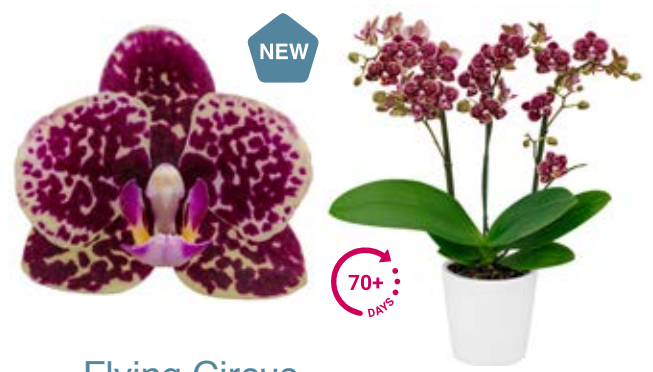

Flying Circus

1008845		spike %	spike %
Pot size in cm	12	2: 80%	
Flowersize	5.0	3: 20%	
Spike length	45